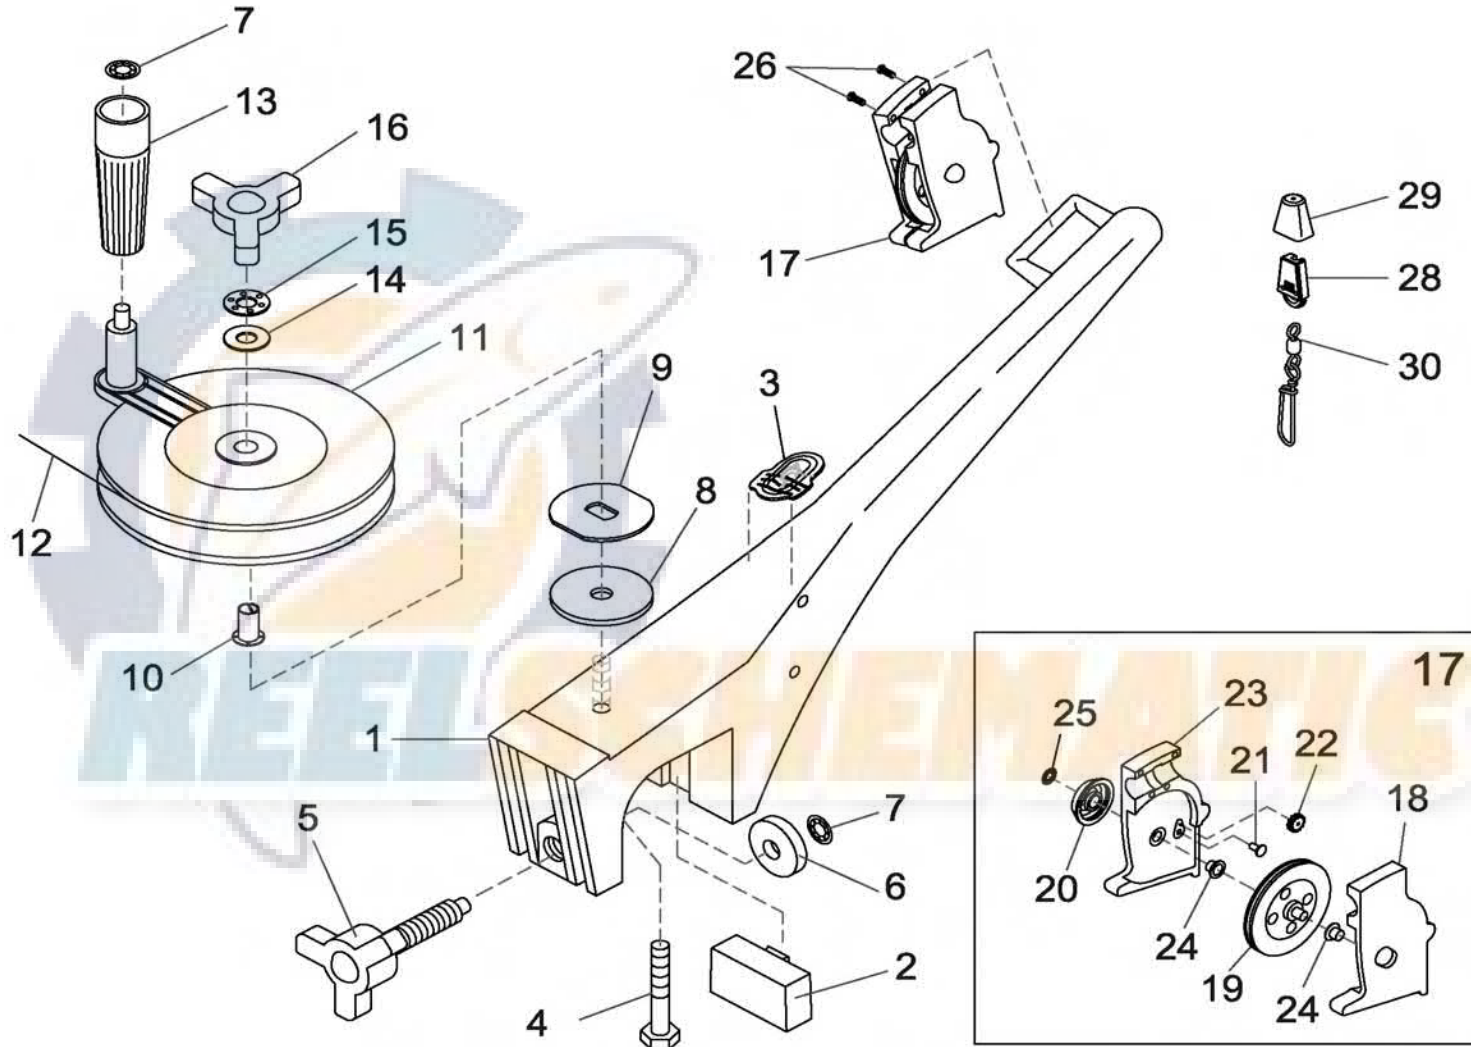

MINI-TROLL™

1901200

In the U.S.A., replacement parts may be ordered directly from CANNON Parts Dept., 121 Power Drive, Mankato, Minnesota 56001. In Canada, parts may be ordered from any of the Canadian Authorized Service Centers shown on the enclosed list. Be sure to provide the MODEL and SERIAL numbers of your downrigger when ordering parts. Please use the correct part numbers from the parts list. Payment for any parts ordered from the CANNON parts department, may be by cash, personal check, Discover Card, MasterCard or VISA. To order, call 1-800-227-6433 or FAX 1-800-527-4464.

1	0330001	MINI TROLL FRAME	16	0349002	SPOOL ADJUST KNOB
2	3391500	SPACER BLOCK	17	0444001	SWIVEL HEAD ASSEMBLY W/ COUNTER
3	0327001	DECAL - NOSE, MINI-TROLL	18	0267001	▶SIDE PLATE (RH)
4	9040380	HEX HEAD BOLT 3/8"-24 x 2" LONG	19	0269726	▶PULLY - SWIVEL HEAD
5	2998902	KNOB AND CLAMP SCREW ASSEMBLY	20	0325002	▶COUNTER - SWIVEL HEAD
6	9100010	CLAMP PAD	21	0333001	▶GEAR - INTERMEDIATE, SWIVEL HEAD
7	9100690	RETAINING RING - PUSH ON [2.EA]	22	0333002	▶GEAR - REDUCTION, SWIVEL HEAD
8	1264670	CLUTCH PAD	23	0367004	▶SIDE PLATE (LH), W/ COUNTER
9	0367002	CLUTCH PLATE	24	9010070	▶HDW BEARING BRASS[2.EA]
10	9010512	SPOOL BEARING - NYLINER	25	9100690	▶CLAMP - RING, PUSH ON
11	0387001	REEL - MINI TROLL	26	9370010	PHILLIPS PAN HEAD SCREW #4 x 1/2"
12	3775392	SPOOL CABLE SS [150.FT]	27	2994890	*BAG ASSEMBLY - MOUNTING, MINITROLL
13	0240591	CRANK HANDLE	28	9100100	>TERMINATOR
14	9010310	WASHER - THRUST	29	9100101	>TERMINATOR CUSHION
15	9010280	BEARING - THRUST	30	9100620	>TERMINATOR SNAP & SWIVEL